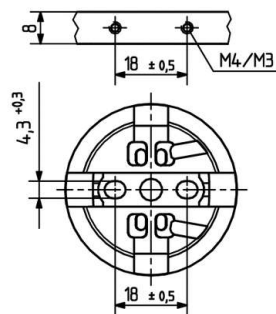

 Create pdf

Edison Screw and Bayonet lampholders

29.304.3710

E27

pkg.	wt.	part no.
160	70 g	29.304.3710.00

Porcelain lampholders

Screw fixing

Housing: Porcelain

- Screw fixing: for cheese head screws
- Cannot be used with insulating caps

T 240					4 A 500 V	 4 kV/pulse
		0.5 - 1.5 mm ²	max. ø 1.8 mm	0.5 - 1.5 mm ²		

Document generated on: Th, 9. February 2017 - 17:05