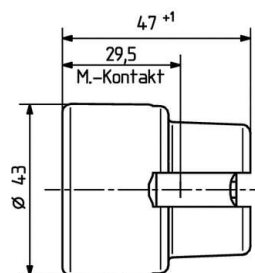

 Create pdf

Edison Screw and Bayonet lampholders

29.304.3710

E27

pkg.	wt.	part no.
160	70 g	29.304.3710.00

Porcelain lampholders

Screw fixing

Housing: Porcelain

- Screw fixing: for cheese head screws
- Cannot be used with insulating caps

T 240					4 A 500 V	 4 kV/pulse
		0.5 - 1.5 mm ²	max. ø 1.8 mm	0.5 - 1.5 mm ²		

Document generated on: Th, 9. February 2017 - 17:05